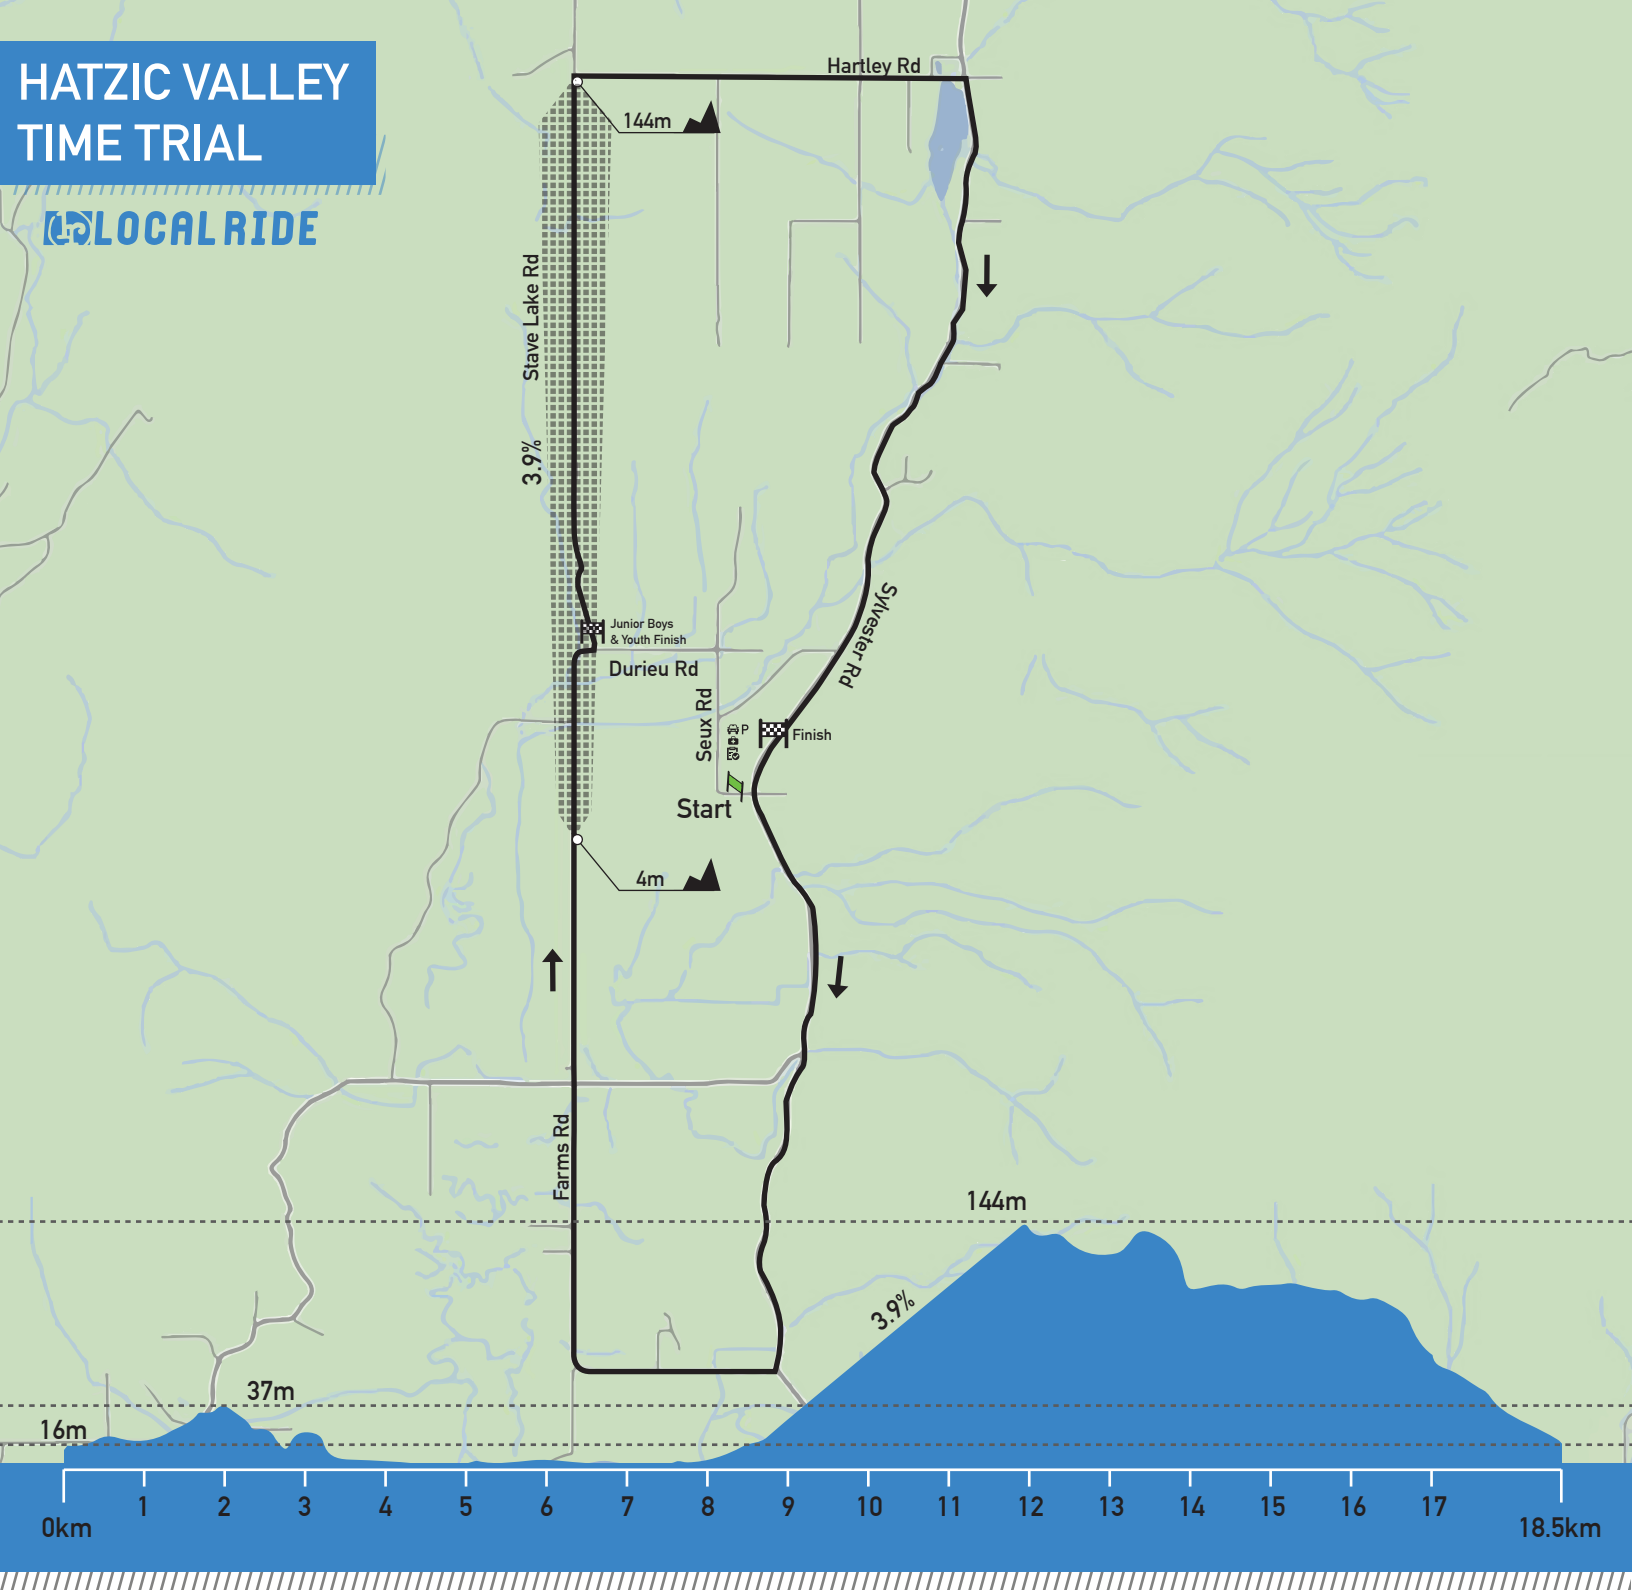

# HATZIC VALLEY TIME TRIAL

0km 1 2 3 4 5 6 7 8 9 10 11 12 13 14 15 16 17 18.5km