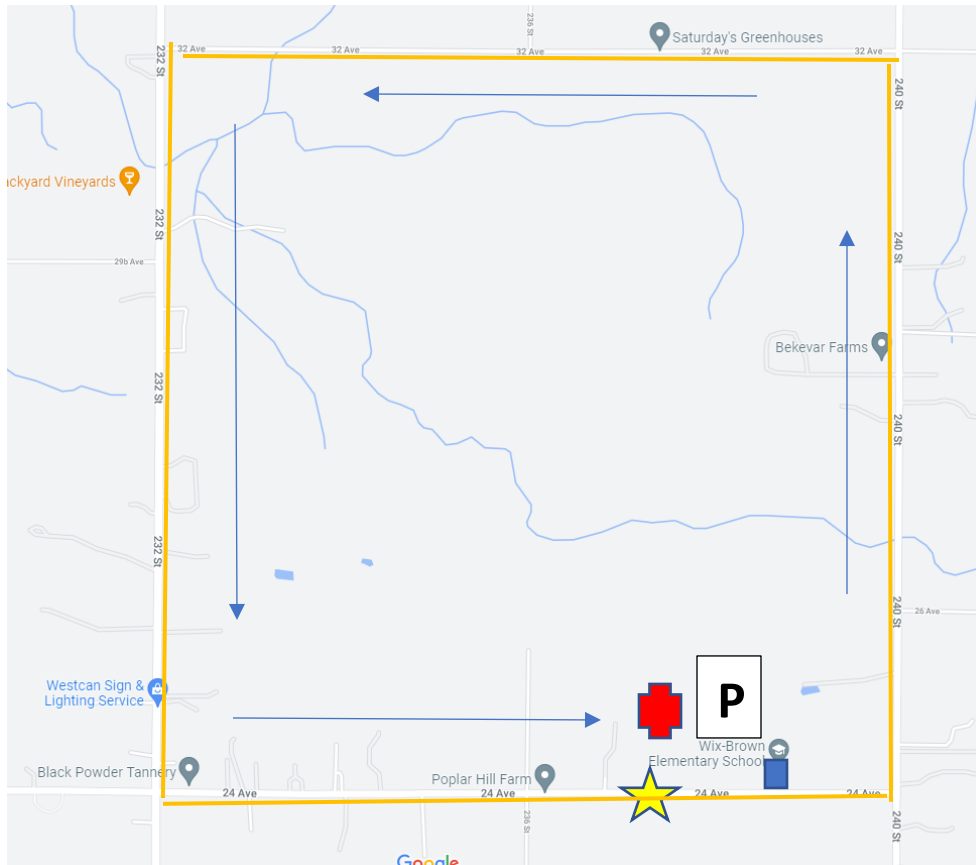

# Local Ride Racing

## Wix Brown Cycling Race

### Legend

- Start/Finish 
- First Aid 
- Toilets (3 total) 
- Parking 